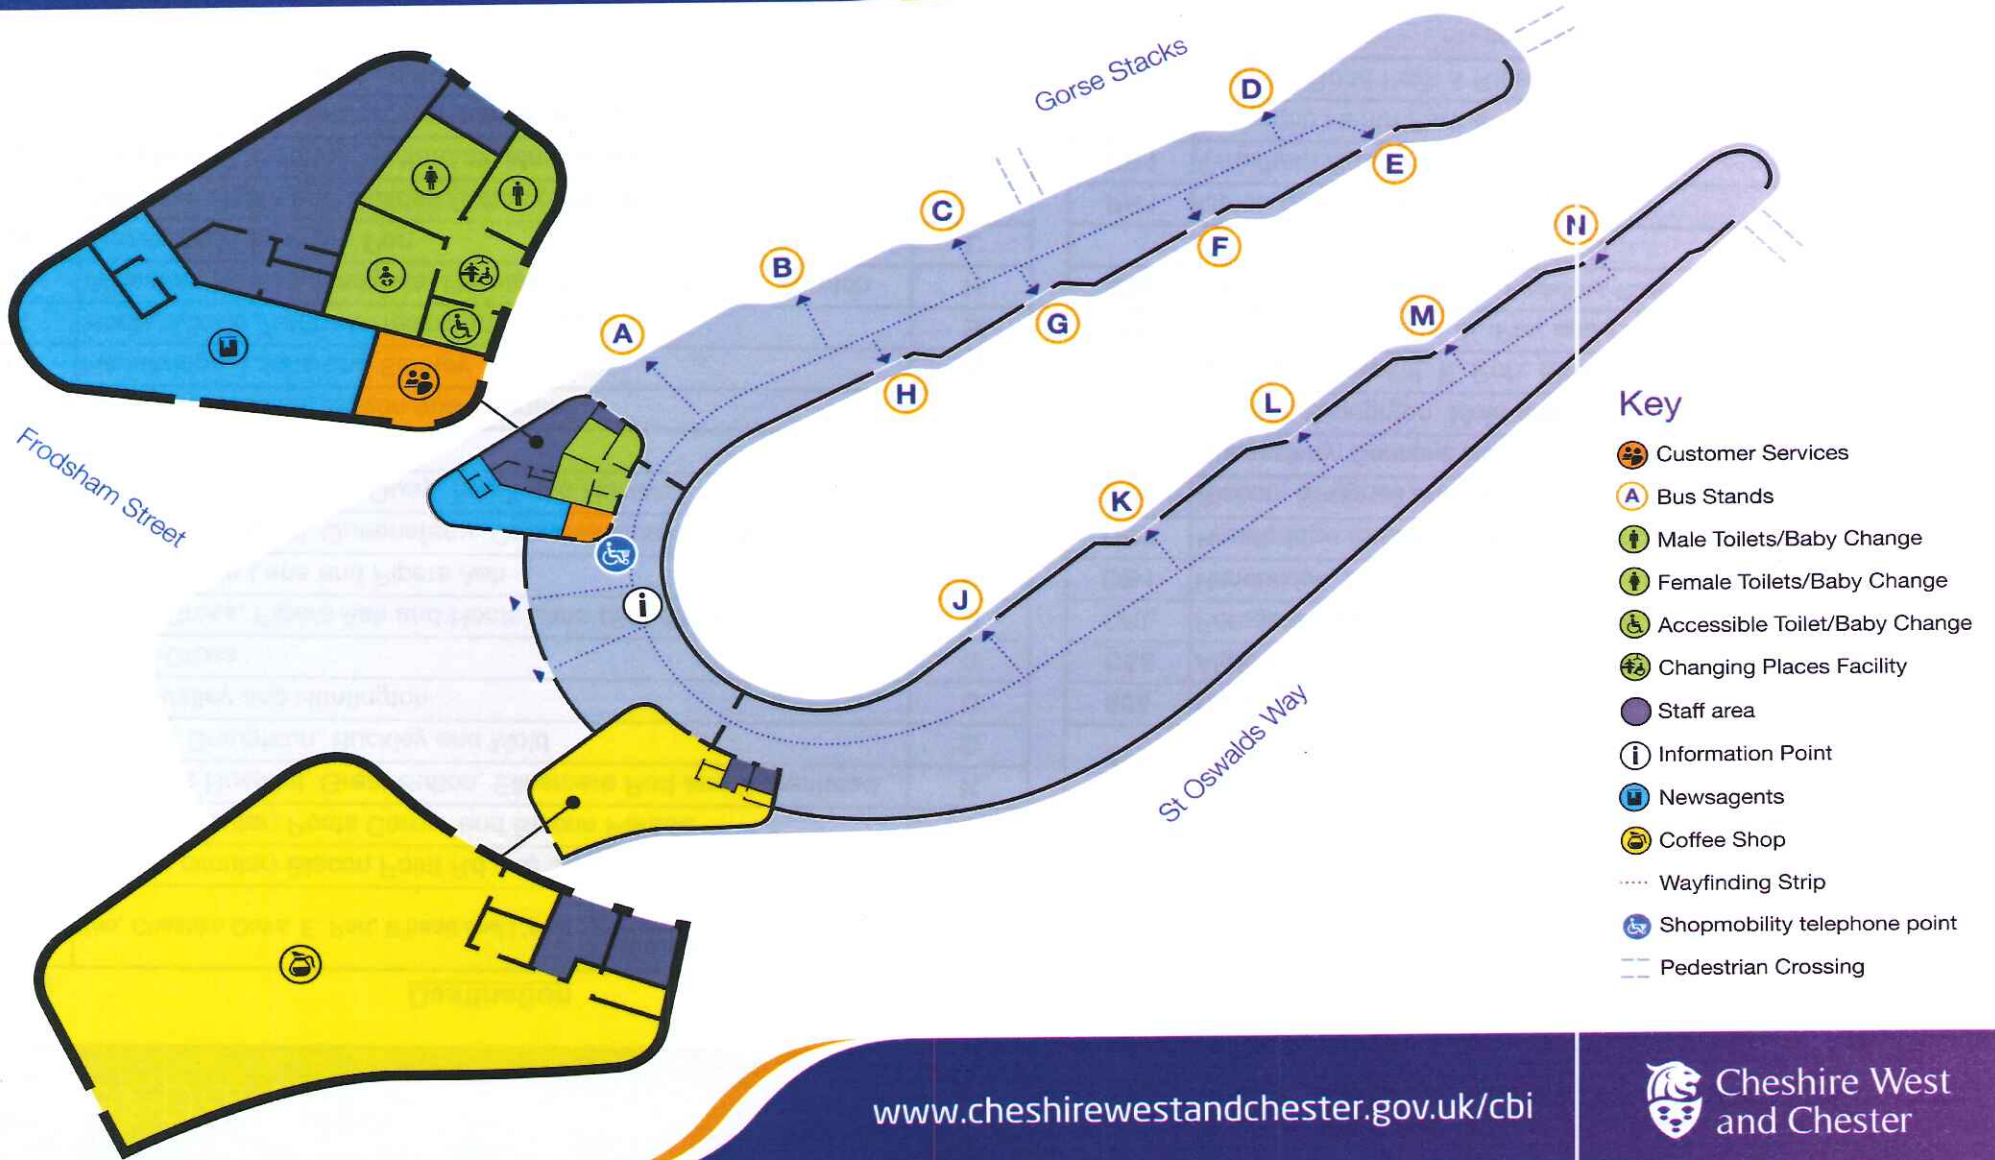

Departure Stands at the new

Chester Bus Interchange

1. **Key**
2. Customer Services
   - Bus Stands
   - Male Toilets/Baby Change
   - Female Toilets/Baby Change
   - Accessible Toilet/Baby Change
   - Changing Places Facility
   - Staff area
   - Information Point
   - Newsagents
   - Coffee Shop
   - Wayfinding Strip
   - Shopmobility telephone point
   - Pedestrian Crossing